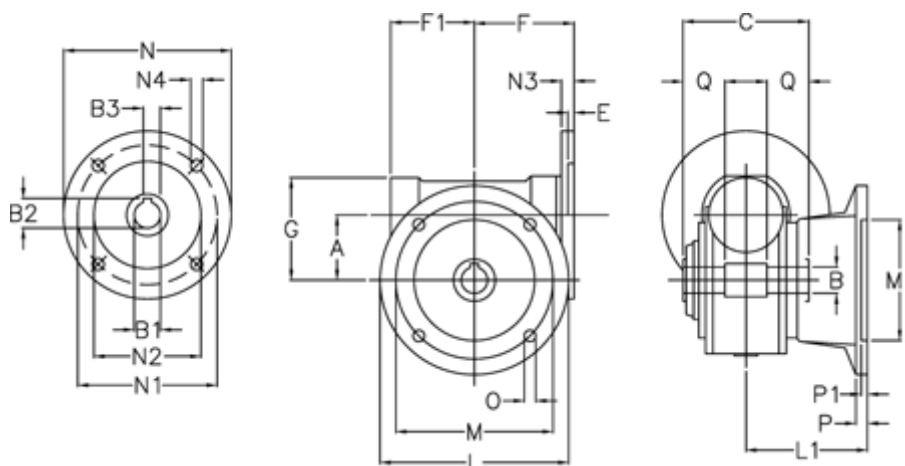

Article number: 390203001542310
 Description: Worm gear
 VF 30-F2-15-63B14

Measures

A = 30	F1 = 46	N2 = 60
B = 14 H7	G = 50	N3 = 6
B1 E7 = 11	L = 80	N4 = 5.5
B2 = 12.8	L1 = 50.5	O = 6.5
B3 H9 = 4	M = 65	P = 6
C = 55	M1 = 50	P1 = 4
E = 5.5	N = 90	Q = 20.5
F = 52	N1 = 75	